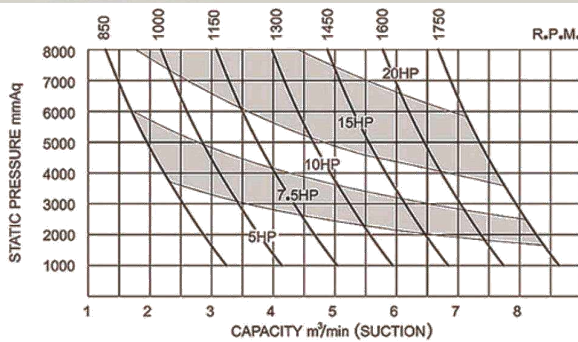

• Please contact us for outline dimension and installation drawing, performance curve and noise curve.

AMLT+ Three Lobe Roots Blower

Pressure Performance Table

Qs: Inlet air flow (m³/min)

La: Blower shaft power (Kw)

Pressure Performance Curve

AMLT-040

AMLT-100

AMLT-050

AMLT-125S

AMLT-065

AMLT-125

AMLT-080