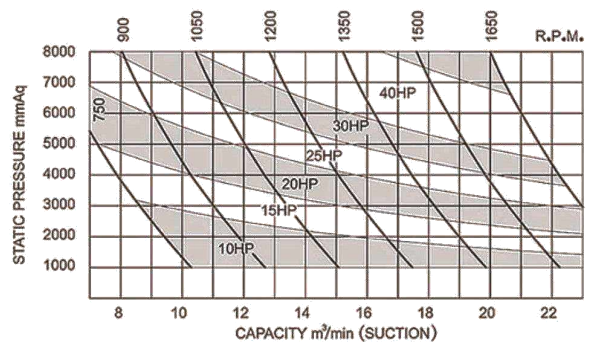

• Please contact us for outline dimension and installation drawing, performance curve and noise curve.

AMLT+ Three Lobe Roots Blower

Pressure Performance Table

Qs: Inlet air flow (m³/min)

La: Blower shaft power (Kw)

Pressure Performance Curve

AMLT-040

AMLT-100

AMLT-050

AMLT-125S

AMLT-065

AMLT-125

AMLT-080