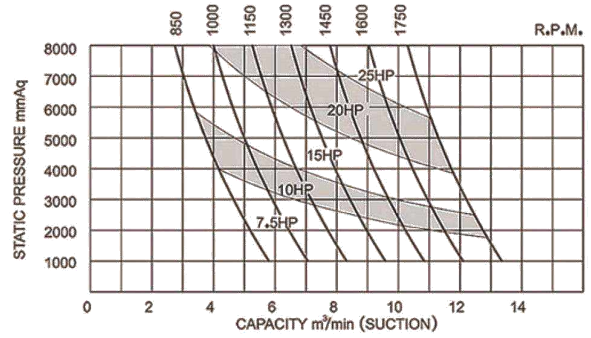

Pressure Performance Curve

AMLT-100