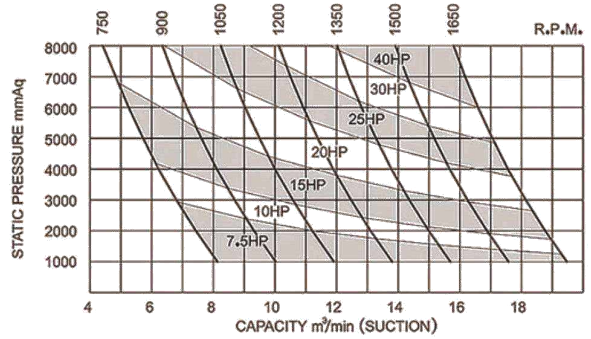

• Please contact us for outline dimension and installation drawing, performance curve and noise curve.

AMLT+ Three Lobe Roots Blower

Pressure Performance Table

Qs: Inlet air flow (m³/min)

La: Blower shaft power (Kw)

Pressure Performance Curve

AMLT-040

AMLT-100

AMLT-050

AMLT-125S

AMLT-065

AMLT-125

AMLT-080