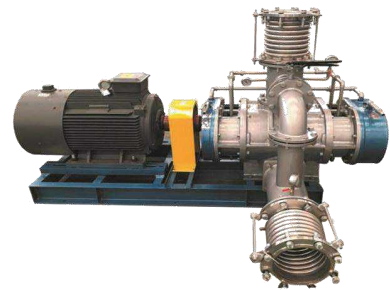

Pursuit of “Customer Supreme, Quality First”, we look forward to your continuous trust and support.

ROOTS BLOWER

AirMMax roots blower is three lobe type roots blower with pressure reaching up to 150kpa in single stage roots blower and pressure reaching up to 200kpa in double stage roots blower, air capacity reach up to 30000m³/hour.

BIOGAS BLOWER

AirMMax biogas blower is specially designed and developed to boost biogas in biogas plant in the palm oil mill effluent (POME) treatment system.

TURBO BLOWER

AirMMax has both air bearing turbo blower and magnetic bearing turbo blower.