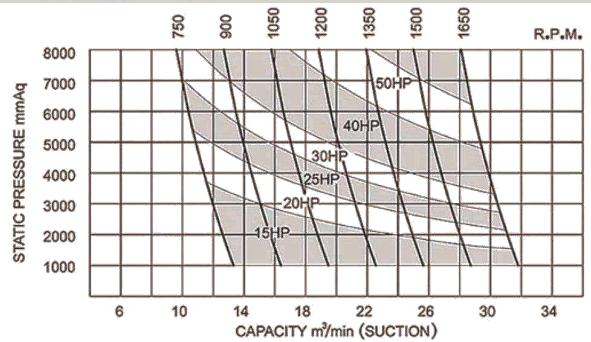

Pressure Performance Curve

AMLT-150