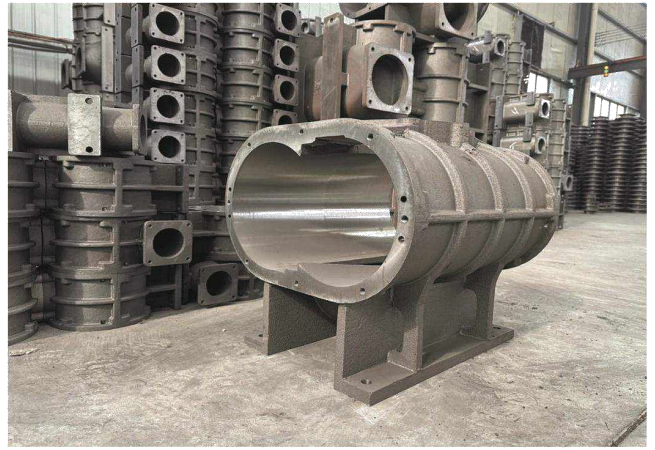

AMLT-300

AMLT-400

Application-Aquaculture

Application-Water Treatment

AirMMax Factory

Qingdao AirMMax Aeration Equipment Co., Ltd

Add: ZhangJiaLou Industrial Park, Qingdao City, Shandong Province, China.

M: +8618354211179 (whatsapp/wechat)