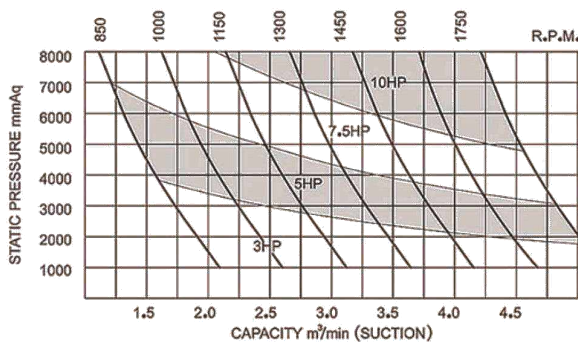

• Please contact us for outline dimension and installation drawing, performance curve and noise curve.

AMLT+ Three Lobe Roots Blower

Pressure Performance Table

Qs: Inlet air flow (m³/min)

La: Blower shaft power (Kw)

Pressure Performance Curve

AMLT-040

AMLT-100

AMLT-050

AMLT-125S

AMLT-065

AMLT-125

AMLT-080