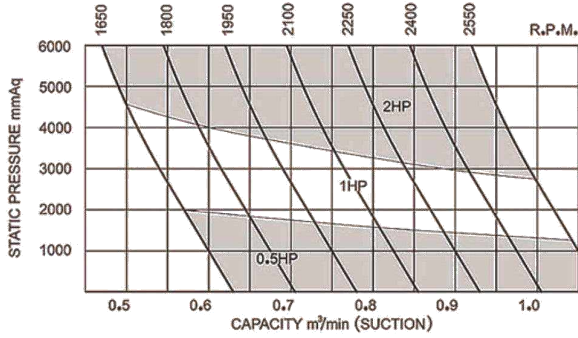

Pressure Performance Curve

AMLT-040