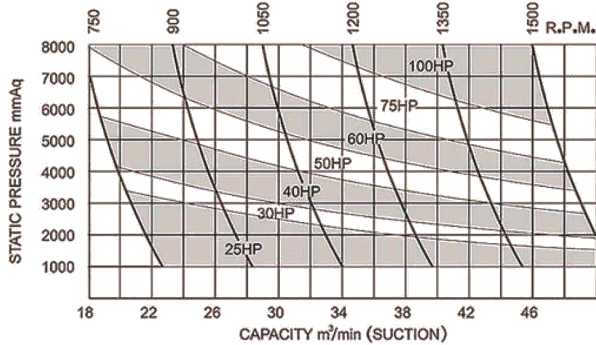

Pressure Performance Curve

AMLT-175