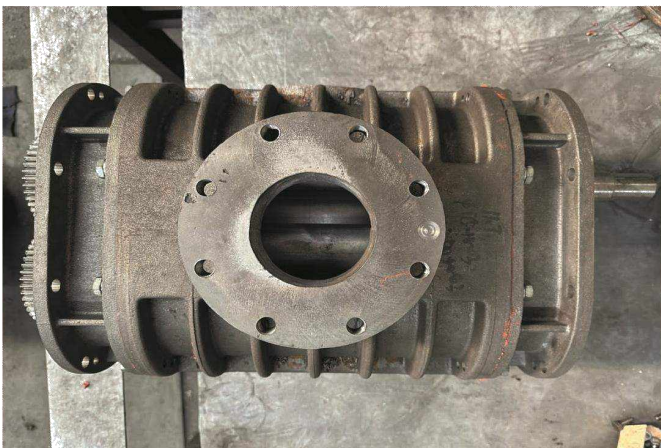

AMLT-300

AMLT-400

Application-Aquaculture

Application-Water Treatment

AirMMax Factory

Qingdao AirMMax Aeration Equipment Co., Ltd

Add: ZhangJiaLou Industrial Park, Qingdao City, Shandong Province, China.

M: +8618354211179 (whatsapp/wechat)