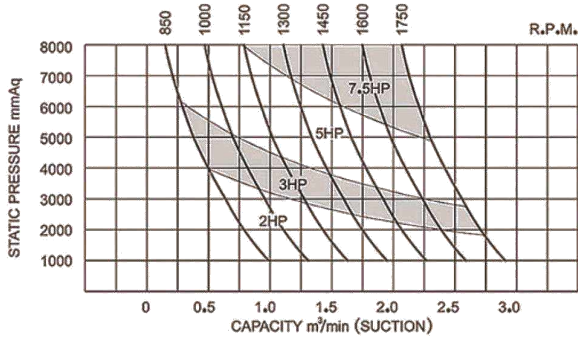

• Please contact us for outline dimension and installation drawing, performance curve and noise curve.

AMLT+ Three Lobe Roots Blower

Pressure Performance Table

Qs: Inlet air flow (m³/min)

La: Blower shaft power (Kw)

Pressure Performance Curve

AMLT-040

AMLT-100

AMLT-050

AMLT-125S

AMLT-065

AMLT-125

AMLT-080